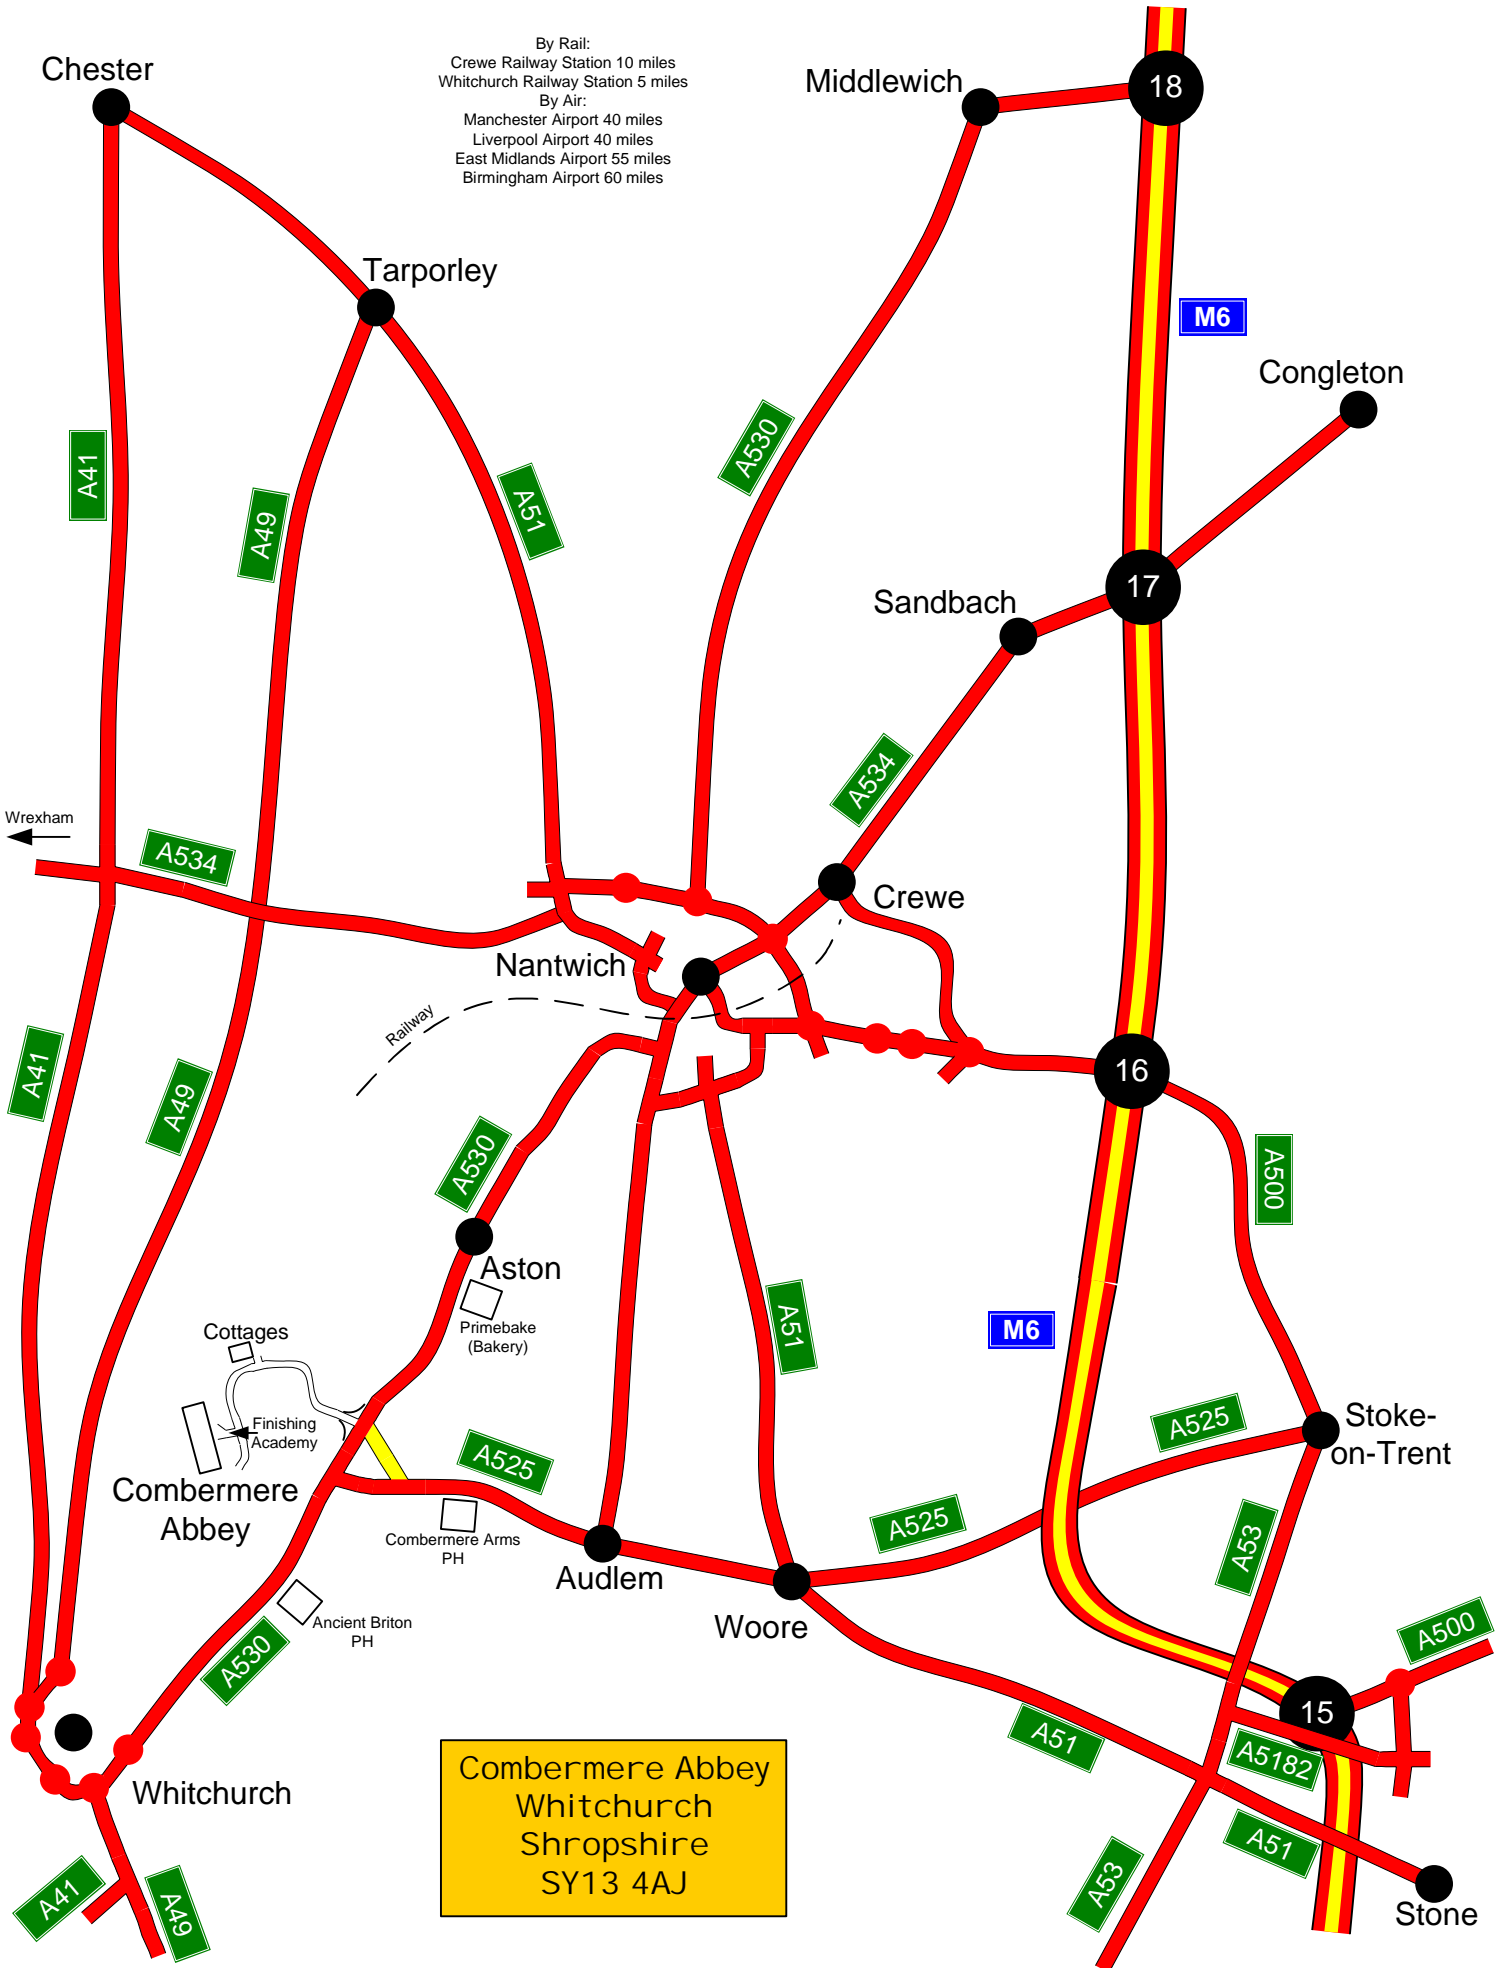

By Rail:
Crewe Railway Station 10 miles
Whitchurch Railway Station 5 miles
By Air:
Manchester Airport 40 miles
Liverpool Airport 40 miles
East Midlands Airport 55 miles
Birmingham Airport 60 miles

Combermere Abbey
Whitchurch
Shropshire
SY13 4AJ